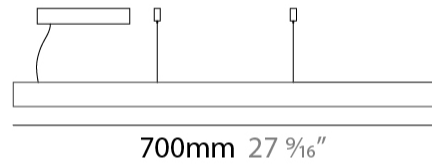

PROJECT	
TYPE	
SPECIFIER	
QUANTITY	
DATE	

LED40 SUSPENSION

D71003-

base number
Color   Finish
Temperature   Options

1. To build a product code in our configurator select the specify button on the base model # product page
2. To build a manual product code on this datasheet choose from the options listed below in blue font and add the suffix to the base model #

GENERAL

Series: Woodlin
Subseries: LED40
Brand: Tunto
Division: Design
Mounting Type: Suspension
Mounting Location: Ceiling
Subcategory: Profile

PHYSICAL

Shape: Rectangle
Length (mm): 700
Length (in): 27 ⁹/₁₆
Width (mm): 400
Width (in): 15 ³/₄
Height (mm): 40
Height (in): 1 ⁹/₁₆
Max. Overall Height (mm): 2040
Max. Overall Height (in): 80 ⁵/₁₆
Light Distribution: Direct
Diffuser: Opal
Fixture Finish: [WAL / ASH / OAK / BLK / WHI](#)
Fixture Material: Wood

ELECTRICAL

Lamp Type: LED
Input Wattage (W): 16
Total Output Wattage (W): 12.7
Dimming: Tri-Mode (Non-Dimming and Phase Dimming (120Vac only) and 0-10V Dimming)
Driver Included: Yes
Driver Location: Integrated
Driver Type: Constant Current - Universal
Driver Class: Class 2
Input Voltage (V): 120 - 277
Constant Current (MA): 700

LED

Color Temperature (°K): [2700 / 3000 / 4000](#)
Max. Delivered Lumen (lm): 960
CRI: >93 CRI
Lamp Life (hrs): 50000

OPTICAL

RATINGS AND CERTIFICATIONS

Certified By: Certified for North American Standards
IP rating: IP20

40mm 1 ⁹/₁₆"

Direct