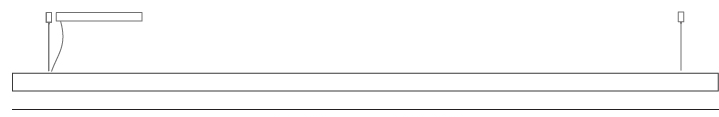

PROJECT
TYPE
SPECIFIER
QUANTITY
DATE

LED60 SUSPENSION

D71019- -

base number
Color   Temperature   Finish   Options

1. To build a product code in our configurator select the specify button on the base model # product page
2. To build a manual product code on this datasheet choose from the options listed below in blue font and add the suffix to the base model #

GENERAL

Series: Woodlin
Subseries: LED60
Brand: Tunto
Division: Design
Mounting Type: Suspension
Mounting Location: Ceiling
Subcategory: Profile

PHYSICAL

Shape: Rectangle
Length (mm): 2000
Length (in): 78 ¾
Width (mm): 60
Width (in): 2 ⅜
Height (mm): 60
Height (in): 2 ⅜
Max. Overall Height (mm): 2060
Max. Overall Height (in): 81 ⅞
Light Distribution: Direct
Diffuser: Opal
Fixture Finish: [WAL / ASH / OAK / BLK / WHI](#)
Fixture Material: Wood
Cable Details: 2000mm / 78 ¾"

ELECTRICAL

Lamp Type: LED
Input Wattage (W): 90
Total Output Wattage (W): 75.9
Dimming: Tri-Mode (Non-Dimming and Phase Dimming (120Vac only) and 0-10V Dimming)
Driver Included: Yes
Driver Location: Integrated
Driver Type: Constant Current - Universal
Driver Class: Class 2
Input Voltage (V): 120 - 277
Constant Current (MA): 700

LED

Color Temperature (°K): [2700 / 3000 / 4000](#)
Max. Delivered Lumen (lm): 6550
CRI: >93 CRI
Lamp Life (hrs): 50000

OPTICAL

RATINGS AND CERTIFICATIONS

Certified By: Certified for North American Standards
IP rating: IP20

2000mm 78 ¾"

60mm 2 ⅜"

Direct