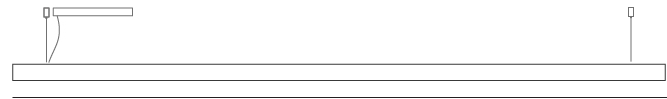

PROJECT
TYPE
SPECIFIER
QUANTITY
DATE

LED60 SUSPENSION

D71016-

base number
Color   Finish
Temperature   Options

1. To build a product code in our configurator select the specify button on the base model # product page
2. To build a manual product code on this datasheet choose from the options listed below in blue font and add the suffix to the base model #

GENERAL

Series: Woodlin
Subseries: LED60
Brand: Tunto
Division: Design
Mounting Type: Suspension
Mounting Location: Ceiling
Subcategory: Profile

PHYSICAL

Shape: Rectangle
Length (mm): 1000
Length (in): 39 ³/₈
Width (mm): 60
Width (in): 2 ³/₈
Height (mm): 60
Height (in): 2 ³/₈
Max. Overall Height (mm): 2060
Max. Overall Height (in): 81 ¹/₈
Light Distribution: Direct
Diffuser: Opal
Fixture Finish: [WAL / ASH / OAK / BLK / WHI](#)
Fixture Material: Wood
Cable Details: 2000mm / 78 3/4"

ELECTRICAL

Lamp Type: LED
Input Wattage (W): 43
Total Output Wattage (W): 38
Dimming: Tri-Mode (Non-Dimming and Phase Dimming (120Vac only) and 0-10V Dimming)
Driver Included: Yes
Driver Location: Integrated
Driver Type: Constant Current - Universal
Driver Class: Class 2
Input Voltage (V): 120 - 277
Constant Current (MA): 700

LED

Color Temperature (°K): [2700 / 3000 / 4000](#)
Max. Delivered Lumen (lm): 3240
CRI: >93 CRI
Lamp Life (hrs): 50000

OPTICAL

RATINGS AND CERTIFICATIONS

Certified By: Certified for North American Standards
IP rating: IP20

1000mm 39 ³/₈"

60mm 2 ³/₈"

Direct