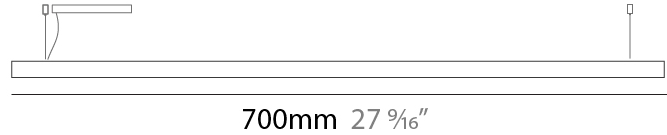

LED60 SUSPENSION

D71015- -

base number
Color   Temperature   Finish   Options

1. To build a product code in our configurator select the specify button on the base model # product page
2. To build a manual product code on this datasheet choose from the options listed below in blue font and add the suffix to the base model #

GENERAL

Series: Woodlin
Subseries: LED60
Brand: Tunto
Division: Design
Mounting Type: Suspension
Mounting Location: Ceiling
Subcategory: Profile

PHYSICAL

Shape: Rectangle
Length (mm): 700
Length (in): 27 ⁹/₁₆
Width (mm): 60
Width (in): 2 ³/₈
Height (mm): 60
Height (in): 2 ³/₈
Max. Overall Height (mm): 2060
Max. Overall Height (in): 81 ¹/₈
Light Distribution: Direct
Diffuser: Opal
Fixture Finish: [WAL / ASH / OAK / BLK / WHI](#)
Fixture Material: Wood
Cable Details: 2000mm / 78 3/4"

ELECTRICAL

Lamp Type: LED
Input Wattage (W): 29
Total Output Wattage (W): 25.3
Dimming: Tri-Mode (Non-Dimming and Phase Dimming (120Vac only) and 0-10V Dimming)
Driver Included: Yes
Driver Location: Integrated
Driver Type: Constant Current - Universal
Driver Class: Class 2
Input Voltage (V): 120 - 277
Constant Current (MA): 700

LED

Color Temperature (°K): [2700 / 3000 / 4000](#)
Max. Delivered Lumen (lm): 2180
CRI: >93 CRI
Lamp Life (hrs): 50000

OPTICAL

RATINGS AND CERTIFICATIONS

Certified By: Certified for North American Standards
IP rating: IP20

PROJECT	_____
TYPE	_____
SPECIFIER	_____
QUANTITY	_____
DATE	_____